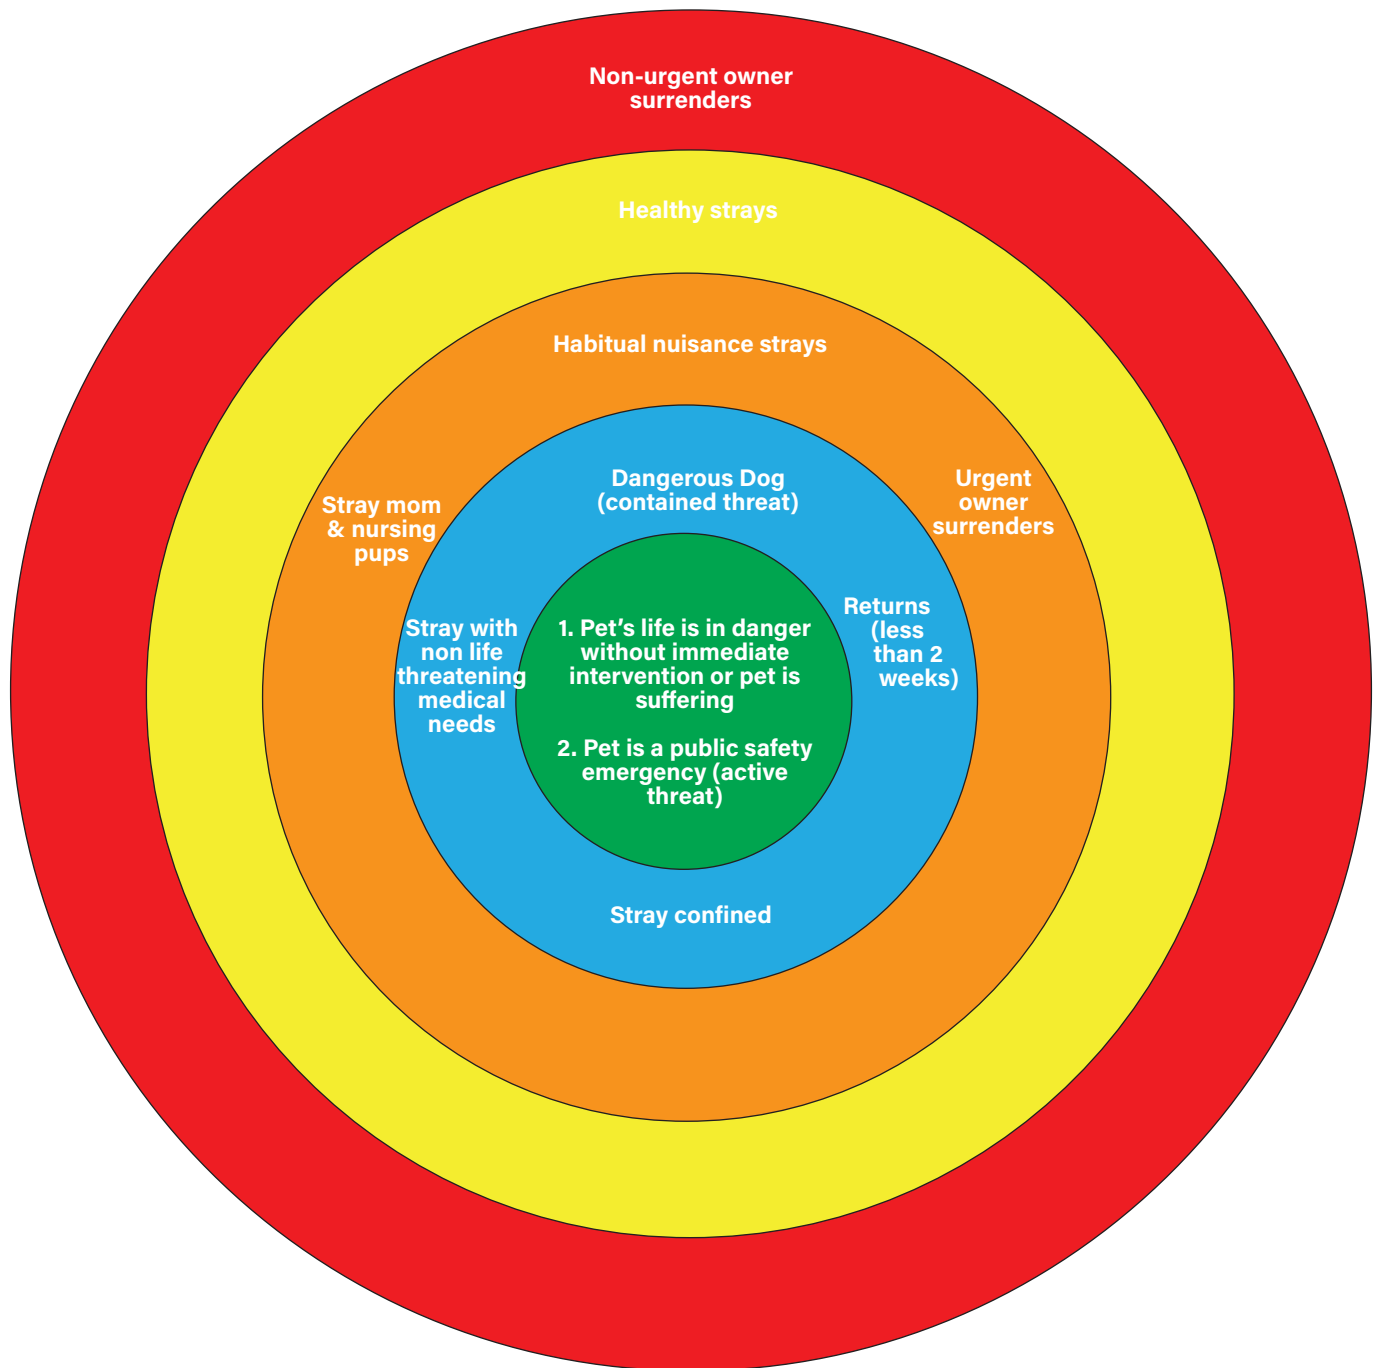

INTAKE THRESHOLDS- DOGS

TIER 1	ALWAYS & IMMEDIATELY
TIER 2	DOG KENNELS AT 90% CAPACITY OR LESS
TIER 3	DOG KENNELS AT 75% CAPACITY OR LESS
TIER 4	DOG KENNELS AT 60% CAPACITY OR LESS
TIER 5	DOG KENNELS AT 50% CAPACITY OR LESS